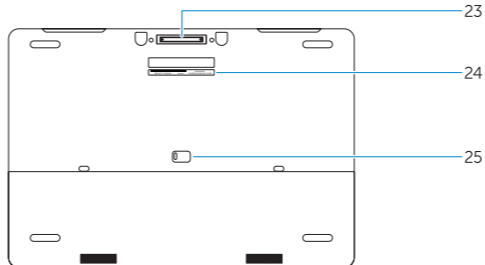

Dell Precision -7710 系列

Features

功能部件 | 功能 | 外觀 | 기능

1. Microphone
2. Camera (optional)
3. Camera-status light (optional)
4. Network connector
5. Power connector
6. Power button
7. Security-cable slot
8. USB 3.0 connector
9. Headset connector
10. Memory card reader
11. Fingerprint reader (optional)
12. Battery-status light
13. Hard-drive activity light
14. Power-status light
15. Speakers
16. Touchpad
17. Contactless smartcard reader (optional)
18. Smartcard reader (optional)
19. USB 3.0 connector
20. Mini DisplayPort connector
21. HDMI connector
22. USB-C connector (optional)
23. Docking connector
24. Service-tag label
25. Door and battery release latch